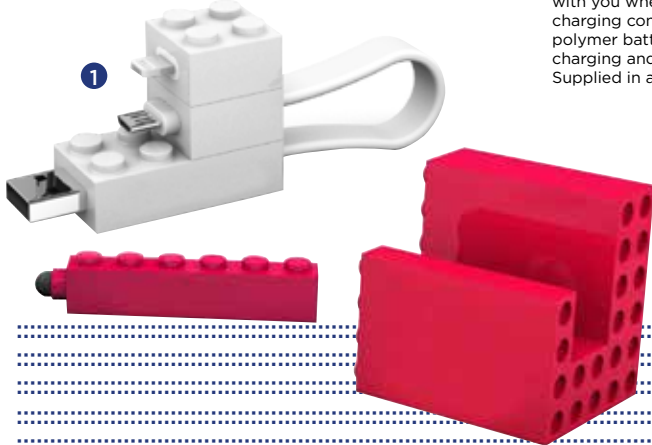

Christmas Gift Ideas

2018

Around \$15

Great Ideas For Everyone On Your List

The Range®

Around \$15

1. A1002 3-in-1 Mobile Set

Office blocks 3 piece stationary set. Phone stand, stylus & mobile cable set with micro USB and lightning connectors. Available in 2 colours.

2. A1003WH Power Booster

The 3-in-1 emergency mobile accessory that's always with you when you need it. Micro, lightning and charging connections in one. 500mAh lithium polymer battery. Cable is USB-Micro USB, charging and data transfer enabled. Supplied in a white box.